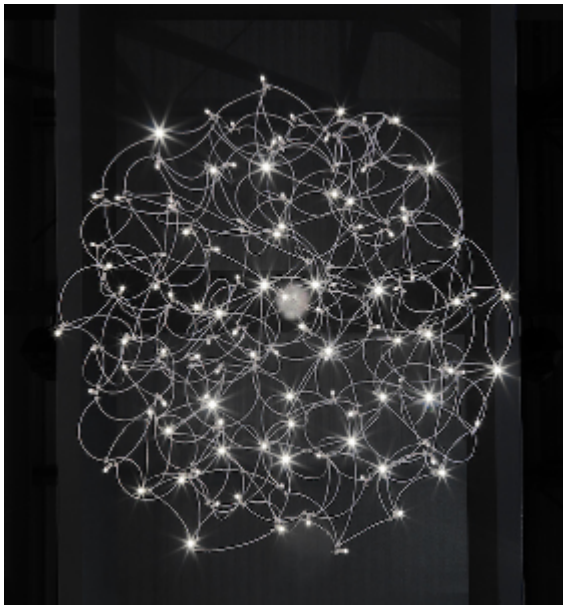

Product data sheet

Date: April 9th 2024

QUASAR

CURLLED SUSPENSION by Jan

Pauwels

Curled LEDs become CurLED. This fixture has curved metal rods that gives it a more romantic look. All the E10 LED light bulbs give the hypnotizing result of a stellar creation. Every Curled is handmade, the E10 lamps are placed randomly, making every model unique. (see model Sirio for the version with led circuit boards)

DIMENSIONS

L 180 cm 70.9 inch
H 40 cm 15.7 inch
W 40 cm 15.7 inch

LIGHTSOURCE

70 x led E10, 12V/0,33W,
2600K, 1610LM

FINISH

Nickel  11-8381-1E
Brass  11-8381-2E
Blackbrass  11-8381-4E

TYPE.NR

CANOPY

Ø 20 cm 7.9 inch
H 5 cm 2 inch

INCLUDED

Yes

2.5 5 200x65x50cm
2.5 3 34x34x17cm

CABLELENGTH

Up to 200 cm 78 inch

TYPE	Suspension
STANDARD	
OPTIONAL	Downlight led 2700K 12V – 3W. 3000K or 3500K led.
TRANSFORMER/DRIVER	SCPower KVF-12030-TDW
DIMMING	leading and trailing edge
CLASSIFICATION	UL no IP20 yes
ENERGY LABEL	