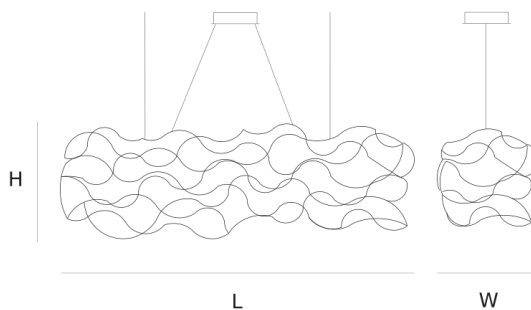

DIMENSIONS

L 180 cm 70.9 inch
H 40 cm 15.7 inch
W 40 cm 15.7 inch

LIGHTSOURCE

70 x led E10, 12V/0,33W,
2600K, 1610LM

FINISH

Nickel  11-8381-1E
Brass  11-8381-2E
Blackbrass  11-8381-4E

TYPE.NR

CANOPY

Ø 20 cm 7.9 inch
H 5 cm 2 inch

INCLUDED

Yes

2.5 5 200x65x50cm
2.5 3 34x34x17cm

CABLELENGTH

Up to 200 cm 78 inch

TYPE	Suspension
STANDARD	
OPTIONAL	Downlight led 2700K 12V – 3W. 3000K or 3500K led.
TRANSFORMER/DRIVER	SCPower KVF-12030-TDW
DIMMING	leading and trailing edge
CLASSIFICATION	UL no IP20 yes
ENERGY LABEL	